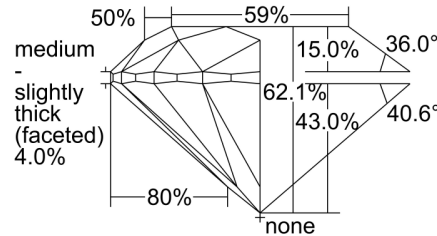

GIA NATURAL DIAMOND GRADING REPORT

March 21, 2022  
 GIA Report Number ..... 2225361322  
 Shape and Cutting Style ..... Round Brilliant  
 Measurements ..... 8.02 - 8.07 x 5.00 mm

GRADING RESULTS

Carat Weight ..... 2.03 carat  
 Color Grade ..... J  
 Clarity Grade ..... SI2  
 Cut Grade ..... Excellent

PROPORTIONS

Profile to actual proportions

CLARITY CHARACTERISTICS

KEY TO SYMBOLS\*

-  Feather
-  Crystal
-  Cloud
-  Indented Natural

\* Red symbols denote internal characteristics (inclusions). Green or black symbols denote external characteristics (blemishes). Diagram is an approximate representation of the diamond, and symbols shown indicate type, position, and approximate size of clarity characteristics. All clarity characteristics may not be shown. Details of finish are not shown.