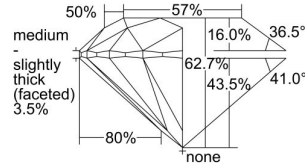

GIA®

FACSIMILE

GIA REPORT 2225372976

Verify this report at GIA.edu

GIA NATURAL DIAMOND DOSSIER®

March 23, 2022
GIA Report Number 2225372976
Shape and Cutting Style ..... Round Brilliant
Measurements ..... 5.63 - 5.66 x 3.54 mm

GRADING RESULTS

Carat Weight ..... 0.70 carat
Color Grade ..... D
Clarity Grade VVS2
Cut Grade ..... Excellent

ADDITIONAL GRADING INFORMATION

Polish ..... Excellent
Symmetry ..... Excellent
Fluorescence ..... Faint
Clarity Characteristics ..... Pinpoint
Inscription(s): GIA 2225372976

PROPORTIONS

Profile to actual proportions

GRADING SCALES

GIA
COLOR
SCALE

COLORLESS	D
	E
	F
	G
	H
	I
	J
NEAR COLORLESS	K
	L
FAIN	M
	N
	O
	P
VERY LIGHT	Q
	R
	S
	T
	U
	V
	W
	X
	Y
LIGHT	Z

GIA
CLARITY
SCALE

VERY VERY SLIGHTLY INCLUDED	FLAWLESS
	INTERNALLY FLAWLESS
VERY SLIGHTLY INCLUDED	VVS₁
	VVS₂
SLIGHTLY INCLUDED	VS₁
	VS₂
INCLUDED	SI₁
	SI₂
	I₁
	I₂
	I₃

GIA
CUT
SCALE

EXCELLENT
VERY GOOD
GOOD
FAIR
POOR