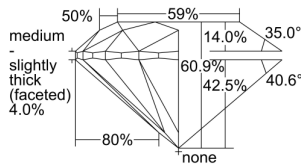

GIA®

FACSIMILE

GIA REPORT 2225390724

Verify this report at GIA.edu

GIA NATURAL DIAMOND DOSSIER®

April 01, 2022
GIA Report Number 2225390724
Shape and Cutting Style ..... Round Brilliant
Measurements ..... 5.67 - 5.71 x 3.47 mm

GRADING RESULTS

Carat Weight ..... 0.70 carat
Color Grade ..... G
Clarity Grade VS1
Cut Grade ..... Excellent

ADDITIONAL GRADING INFORMATION

Polish ..... Excellent
Symmetry ..... Very Good
Fluorescence ..... Faint
Clarity Characteristics..... Indented Natural, Pinpoint
Inscription(s): GIA 2225390724

PROPORTIONS

Profile to actual proportions

GRADING SCALES

GIA COLOR SCALE

COLORED	D
	E
	F
	G
	H
	I
	J
NEAR COLORLESS	K
	L
FAIN	M
	N
	O
	P
VERY LIGHT	Q
	R
	S
	T
	U
	V
	W
	X
	Y
LIGHT	Z

GIA CLARITY SCALE

FLAWLESS	VERY VERY SLIGHTLY INCLUDED	VS₁	VS₂	VS₁	VS₂	SI₁	SI₂	I₁	I₂	I₃		
											FLAWLESS	INTERNALLY FLAWLESS

GIA CUT SCALE

EXCELLENT
VERY GOOD
GOOD
FAIR
POOR