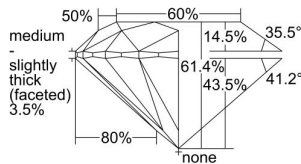

GIA®

FACSIMILE

GIA REPORT 2225390927

Verify this report at GIA.edu

GIA NATURAL DIAMOND DOSSIER®

April 04, 2022
GIA Report Number 2225390927
Shape and Cutting Style ..... Round Brilliant
Measurements ..... 5.88 - 5.91 x 3.62 mm

GRADING RESULTS

Carat Weight ..... 0.78 carat
Color Grade ..... E
Clarity Grade VS2
Cut Grade ..... Excellent

ADDITIONAL GRADING INFORMATION

Polish ..... Excellent
Symmetry ..... Excellent
Fluorescence ..... Medium Blue
Clarity Characteristics ..... Crystal
Inscription(s): GIA 2225390927

PROPORTIONS

Profile to actual proportions

GRADING SCALES

GIA COLOR SCALE	GIA CLARITY SCALE	GIA CUT SCALE	
D	FLAWLESS	EXCELLENT	
E	INTERNALLY FLAWLESS		
F		VVS₁	VERY GOOD
G	VVS₂		
H	VS₁	GOOD	
I	VS₂		
J	SI₁	FAIR	
K	SI₂		
L	I₁	POOR	
M	I₂		
N	I₃		
O			
P			
Q			
R			
S			
T			
U			
V			
W			
X			
Y			
Z