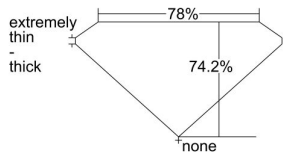

GIA®

FACSIMILE

GIA REPORT 2225409834

Verify this report at GIA.edu

GIA NATURAL DIAMOND DOSSIER®

April 13, 2022
GIA Report Number 2225409834
Shape and Cutting Style ..... Square Modified Brilliant
Measurements ..... 5.40 x 5.28 x 3.92 mm

GRADING RESULTS

Carat Weight ..... 0.89 carat
Color Grade ..... G
Clarity Grade VS2

ADDITIONAL GRADING INFORMATION

Polish ..... Very Good
Symmetry ..... Good
Fluorescence ..... None
Clarity Characteristics ..... Feather
Inscription(s): GIA 2225409834

PROPORTIONS

Profile not to actual proportions

GRADING SCALES

GIA COLOR SCALE		GIA CLARITY SCALE			
COLORLESS	D	VERY VERY SLIGHTLY INCLUDED	FLAWLESS		
	E		INTERNALLY FLAWLESS		
	F	VERY SLIGHTLY INCLUDED	VVS₁		
	G		VVS₂		
	H		VS₁		
	NEAR COLORLESS	I	SLIGHTLY INCLUDED	VS₂	
		J		SI₁	
		FAINT	K	INCLUDED	SI₂
			L		I₁
			M		I₂
VERT LIGHT	N	LIGHT	I₃		
	O				
	P				
	Q				
	R