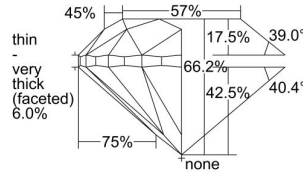

GIA®

FACSIMILE

GIA REPORT 2225412579

Verify this report at GIA.edu

GIA NATURAL DIAMOND DOSSIER®

April 15, 2022
GIA Report Number 2225412579
Shape and Cutting Style ..... Round Brilliant
Measurements ..... 4.84 - 4.90 x 3.23 mm

GRADING RESULTS

Carat Weight ..... 0.50 carat
Color Grade ..... G
Clarity Grade S11
Cut Grade ..... Good

ADDITIONAL GRADING INFORMATION

Polish ..... Excellent
Symmetry ..... Very Good
Fluorescence ..... Faint
Clarity Characteristics ..... Crystal, Cloud
Inscription(s): GIA 2225412579

PROPORTIONS

GRADING SCALES

GIA COLOR SCALE	GIA CLARITY SCALE	GIA CUT SCALE	
D	FLAWLESS	EXCELLENT	
E	INTERNALLY FLAWLESS		
F		VVS₁	VERY GOOD
G	VVS₂		
H	VS₁	GOOD	
I	VS₂		
J	S1₁	FAIR	
K	S1₂		
L	I₁	POOR	
M	I₂		
N	I₃		
O			
P			
Q			
R			
S			
T			
U			
V			
W			
X			
Y			
Z