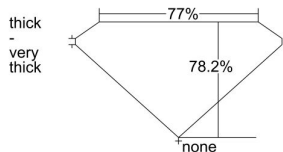

GIA®

FACSIMILE

GIA REPORT 2225443762

Verify this report at GIA.edu

GIA NATURAL DIAMOND DOSSIER®

May 13, 2022
GIA Report Number 2225443762
Shape and Cutting Style ..... Square Modified Brilliant
Measurements ..... 3.76 x 3.68 x 2.88 mm

GRADING RESULTS

Carat Weight ..... 0.32 carat
Color Grade ..... E
Clarity Grade SI2

ADDITIONAL GRADING INFORMATION

Polish ..... Good
Symmetry ..... Good
Fluorescence ..... None
Clarity Characteristics ..... Crystal, Cloud
Inscription(s): GIA 2225443762

PROPORTIONS

Profile not to actual proportions

GRADING SCALES

GIA COLOR SCALE		GIA CLARITY SCALE			
COLORLESS	D	VERY VERY SLIGHTLY INCLUDED	FLAWLESS		
	E		INTERNALLY FLAWLESS		
	F		VVS₁		
	NEAR COLORLESS	G	VERY SLIGHTLY INCLUDED	VVS₂	
		H		VS₁	
		FAINT	I	SLIGHTLY INCLUDED	VS₂
			J		SI₁
			K	SI₂	
	LIGHT	L	INCLUDED	I₁	
		M		I₂	
N		I₃			
O					
P					
Q					
R