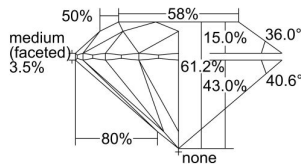

GIA®

FACSIMILE

GIA REPORT 2225464414

Verify this report at GIA.edu

GIA NATURAL DIAMOND DOSSIER®

May 27, 2022
GIA Report Number 2225464414
Shape and Cutting Style ..... Round Brilliant
Measurements ..... 4.77 - 4.79 x 2.92 mm

GRADING RESULTS

Carat Weight ..... 0.41 carat
Color Grade ..... H
Clarity Grade ..... Internally Flawless
Cut Grade ..... Excellent

ADDITIONAL GRADING INFORMATION

Polish ..... Excellent
Symmetry ..... Excellent
Fluorescence ..... None
Clarity Characteristics..... Minor Details of Polish
Inscription(s): GIA 2225464414

PROPORTIONS

Profile to actual proportions

GRADING SCALES

GIA COLOR SCALE

COLORESS	D
	E
	F
	G
	H
	I
	J
NEAR COLORESS	K
	L
FAIN	M
	N
	O
	P
	Q
VERY LIGHT	R
	S
	T
	U
	V
	W
	X
	Y
LIGHT	Z

GIA CLARITY SCALE

VERY VERY SLIGHTLY INCLUDED	FLAWLESS
	INTERNALLY FLAWLESS
VERY SLIGHTLY INCLUDED	VVS₁
	VVS₂
SLIGHTLY INCLUDED	VS₁
	VS₂
INCLUDED	SI₁
	SI₂
	I₁
	I₂
	I₃

GIA CUT SCALE

EXCELLENT
VERY GOOD
GOOD
FAIR
POOR