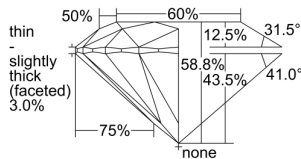

GIA®

FACSIMILE

GIA REPORT 2225465229

Verify this report at gia.edu

GIA NATURAL DIAMOND DOSSIER®

June 01, 2022
GIA Report Number 2225465229
Shape and Cutting Style ..... Round Brilliant
Measurements ..... 4.22 - 4.24 x 2.49 mm

GRADING RESULTS

Carat Weight ..... 0.26 carat
Color Grade ..... D
Clarity Grade ..... Flawless
Cut Grade ..... Excellent

ADDITIONAL GRADING INFORMATION

Polish ..... Excellent
Symmetry ..... Excellent
Fluorescence ..... None
Clarity Characteristics ..... None
Inscription(s): GIA 2225465229

PROPORTIONS

Profile to actual proportions

GRADING SCALES

GIA COLOR SCALE	GIA CLARITY SCALE	GIA CUT SCALE	
D	FLAWLESS	EXCELLENT	
E	INTERNALLY FLAWLESS		
F		VVS₁	VERY GOOD
G	VVS₂		
H	VS₁	GOOD	
I	VS₂		
J	SI₁	FAIR	
K	SI₂		
L	I₁	POOR	
M			
N			
O	I₂		
P			
Q	I₃		
R			
S			
T			
U			
V			
W			
X			
Y			
Z