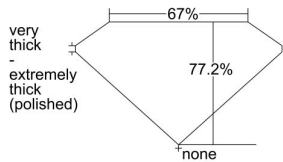

GIA®

FACSIMILE

GIA REPORT 2225473630

Verify this report at GIA.edu

GIA NATURAL DIAMOND DOSSIER®

June 02, 2022
GIA Report Number 2225473630
Shape and Cutting Style ..... Square Modified Brilliant
Measurements ..... 4.25 x 4.12 x 3.18 mm

GRADING RESULTS

Carat Weight ..... 0.50 carat
Color Grade ..... J
Clarity Grade S11

ADDITIONAL GRADING INFORMATION

Polish ..... Excellent
Symmetry ..... Good
Fluorescence ..... None
Clarity Characteristics ..... Indented Natural
Inscription(s): GIA 2225473630

PROPORTIONS

Profile not to actual proportions

GRADING SCALES

GIA COLOR SCALE		GIA CLARITY SCALE		
NEAR COLORLESS	D	VERY SLIGHTLY INCLUDED	FLAWLESS	
	E		INTERNALLY FLAWLESS	
	F	VERY SLIGHTLY INCLUDED	VVS₁	
	G		VVS₂	
	H		VS₁	
	FAINT	I	VERY SLIGHTLY INCLUDED	VS₂
		J		S1₁
		K	SLIGHTLY INCLUDED	S1₂
		L		I₁
		M		I₂
VERT LIGHT	N	INCLUDED	I₃	
	O			
	P			
	Q			
	R			
LIGHT	S			
	T			
	U			
	V			
	W			
	X			
	Y			
	Z