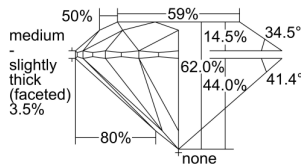

GIA®

FACSIMILE

GIA REPORT 2225518579

Verify this report at GIA.edu

GIA NATURAL DIAMOND DOSSIER®

July 05, 2022
GIA Report Number 2225518579
Shape and Cutting Style ..... Round Brilliant
Measurements ..... 4.43 - 4.46 x 2.76 mm

GRADING RESULTS

Carat Weight ..... 0.33 carat
Color Grade ..... J
Clarity Grade VVS2
Cut Grade ..... Excellent

ADDITIONAL GRADING INFORMATION

Polish ..... Excellent
Symmetry ..... Excellent
Fluorescence ..... None
Clarity Characteristics ..... Pinpoint
Inscription(s): GIA 2225518579

PROPORTIONS

Profile to actual proportions

GRADING SCALES

GIA COLOR SCALE	GIA CLARITY SCALE	GIA CUT SCALE	
D	FLAWLESS	EXCELLENT	
E	INTERNALLY FLAWLESS		
F		VVS₁	VERY GOOD
G	VVS₂		
H	VS₁	GOOD	
I	VS₂		
J	SI₁	FAIR	
K	SI₂		
L	I₁	POOR	
M	I₂		
N	I₃		
O			
P			
Q			
R			
S			
T			
U			
V			
W			
X			
Y			
Z