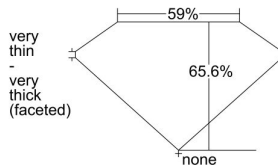

GIA®

FACSIMILE

GIA REPORT 2225518772

Verify this report at GIA.edu

GIA NATURAL DIAMOND DOSSIER®

July 08, 2022
GIA Report Number 2225518772
Shape and Cutting Style ..... Oval Brilliant
Measurements ..... 5.84 x 4.37 x 2.87 mm

GRADING RESULTS

Carat Weight ..... 0.50 carat
Color Grade ..... E
Clarity Grade VS1

ADDITIONAL GRADING INFORMATION

Polish ..... Excellent
Symmetry ..... Very Good
Fluorescence ..... Faint
Clarity Characteristics..... Needle, Cloud, Indented Natural
Inscription(s): GIA 2225518772

PROPORTIONS

Profile not to actual proportions

GRADING SCALES

GIA COLOR SCALE		GIA CLARITY SCALE			
COLORLESS	D	VERY VERY SLIGHTLY INCLUDED	FLAWLESS		
	E		INTERNALLY FLAWLESS		
	F	VERY SLIGHTLY INCLUDED	VS₁		
	G		VS₂		
	H		VS₁		
	NEAR COLORLESS	I	SLIGHTLY INCLUDED	VS₂	
		J		SI₁	
		FAINT	K	INCLUDED	SI₂
			L		I₁
			M		I₂
VERT LIGHT	N	LIGHT	I₃		
	O				
	P				
	Q				
	R