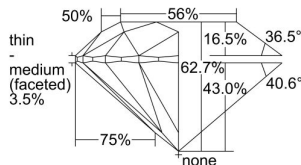

GIA®

FACSIMILE

GIA REPORT 2225519234

Verify this report at gia.edu

GIA NATURAL DIAMOND DOSSIER®

July 05, 2022
GIA Report Number 2225519234
Shape and Cutting Style ..... Round Brilliant
Measurements ..... 5.76 - 5.78 x 3.61 mm

GRADING RESULTS

Carat Weight ..... 0.74 carat
Color Grade ..... J
Clarity Grade VVS2
Cut Grade ..... Excellent

ADDITIONAL GRADING INFORMATION

Polish ..... Excellent
Symmetry ..... Excellent
Fluorescence ..... None
Clarity Characteristics ..... Cloud, Pinpoint
Inscription(s): GIA 2225519234

PROPORTIONS

Profile to actual proportions

GRADING SCALES

GIA COLOR SCALE	GIA CLARITY SCALE	GIA CUT SCALE
COLOURLESS	FLAWLESS	EXCELLENT
D	FLAWLESS	
E	INTERNALLY FLAWLESS	VERY GOOD
F	VVS₁	
G	VVS₂	GOOD
H	VS₁	
I	VS₂	FAIR
J	SI₁	
K	SI₂	POOR
L	I₁	
M	I₂	
N	I₃	
O		
P		
Q		
R		
S		
T		
U		
V		
W		
X		
Y		
Z