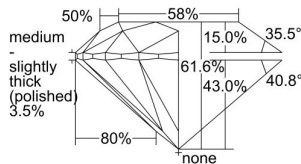

GIA®

FACSIMILE

GIA REPORT 2225552834

Verify this report at GIA.edu

GIA NATURAL DIAMOND DOSSIER®

July 22, 2022
GIA Report Number 2225552834
Shape and Cutting Style ..... Round Brilliant
Measurements ..... 4.42 - 4.44 x 2.73 mm

GRADING RESULTS

Carat Weight ..... 0.33 carat
Color Grade ..... H
Clarity Grade VS1
Cut Grade ..... Excellent

ADDITIONAL GRADING INFORMATION

Polish ..... Excellent
Symmetry ..... Excellent
Fluorescence ..... Strong Blue
Clarity Characteristics ..... Crystal, Pinpoint
Inscription(s): GIA 2225552834

PROPORTIONS

Profile to actual proportions

GRADING SCALES

GIA COLOR SCALE

COLORLESS	D
	E
	F
	G
	H
	I
	J
NEAR COLORLESS	K
	L
	M
	N
	O
	P
	Q
	R
	S
	T
	U
	V
	W
	X
	Y
LIGHT	Z

GIA CLARITY SCALE

FLAWLESS	VERY VERY SLIGHTLY INCLUDED	VVS₁	
			VVS₂
INTERNALLY FLAWLESS	VERY SLIGHTLY INCLUDED	VS₁	
		VS₂	
SLIGHTLY INCLUDED	SLIGHTLY INCLUDED	SI₁	
		SI₂	
INCLUDED	INCLUDED	I₁	
		I₂	
		I₃	

GIA CUT SCALE

EXCELLENT
VERY GOOD
GOOD
FAIR
POOR