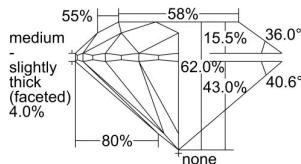

GIA®

FACSIMILE

GIA REPORT 2225569068

Verify this report at GIA.edu

GIA NATURAL DIAMOND DOSSIER®

August 02, 2022
GIA Report Number 2225569068
Shape and Cutting Style ..... Round Brilliant
Measurements ..... 5.73 - 5.76 x 3.56 mm

GRADING RESULTS

Carat Weight ..... 0.73 carat
Color Grade ..... G
Clarity Grade VS2
Cut Grade ..... Excellent

ADDITIONAL GRADING INFORMATION

Polish ..... Excellent
Symmetry ..... Excellent
Fluorescence ..... None
Clarity Characteristics ..... Crystal, Cloud
Inscription(s): GIA 2225569068

PROPORTIONS

Profile to actual proportions

GRADING SCALES

GIA COLOR SCALE	GIA CLARITY SCALE	GIA CUT SCALE	
D	FLAWLESS	EXCELLENT	
E	INTERNALLY FLAWLESS		
F		VVS₁	VERY GOOD
G	VVS₂		
H	VS₁	GOOD	
I	VS₂		
J	SI₁	FAIR	
K	SI₂		
L	I₁	POOR	
M			
N	I₂		
O			
P	I₃		
Q			
R			
S			
T			
U			
V			
W			
X			
Y			
Z