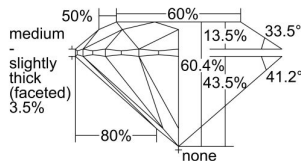

GIA®

FACSIMILE

GIA REPORT 2225571634

Verify this report at GIA.edu

GIA NATURAL DIAMOND DOSSIER®

August 03, 2022
GIA Report Number 2225571634
Shape and Cutting Style ..... Round Brilliant
Measurements ..... 5.25 - 5.27 x 3.18 mm

GRADING RESULTS

Carat Weight ..... 0.53 carat
Color Grade I
Clarity Grade VVS1
Cut Grade ..... Excellent

ADDITIONAL GRADING INFORMATION

Polish ..... Excellent
Symmetry ..... Excellent
Fluorescence ..... None
Clarity Characteristics ..... Pinpoint, Feather
Inscription(s): GIA 2225571634

PROPORTIONS

Profile to actual proportions

GRADING SCALES

GIA COLOR SCALE	GIA CLARITY SCALE	GIA CUT SCALE	
D	FLAWLESS	EXCELLENT	
E	INTERNALLY FLAWLESS		
F		VVS₁	VERY GOOD
G	VVS₂		
H	VS₁	GOOD	
I	VS₂		
J	SI₁	FAIR	
K	SI₂		
L	I₁	POOR	
M			
N			
O	I₂		
P			
Q			
R	I₃		
S			
T			
U			
V			
W			
X			
Y			
Z