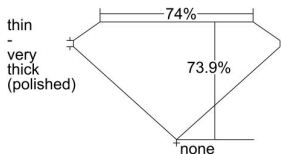

GIA®

FACSIMILE

GIA REPORT 2225572076

Verify this report at GIA.edu

GIA NATURAL DIAMOND DOSSIER®

August 04, 2022
GIA Report Number 2225572076
Shape and Cutting Style ..... Square Modified Brilliant
Measurements ..... 4.89 x 4.84 x 3.58 mm

GRADING RESULTS

Carat Weight ..... 0.75 carat
Color Grade ..... G
Clarity Grade S11

ADDITIONAL GRADING INFORMATION

Polish ..... Excellent
Symmetry ..... Good
Fluorescence ..... None
Clarity Characteristics ..... Crystal
Inscription(s): GIA 2225572076

PROPORTIONS

Profile not to actual proportions

GRADING SCALES

GIA COLOR SCALE		GIA CLARITY SCALE			
COLORLESS	D	VERY VERY SLIGHTLY INCLUDED	FLAWLESS		
	E		INTERNALLY FLAWLESS		
	F	VERY SLIGHTLY INCLUDED	VVS₁		
	G		VVS₂		
	H		VS₁		
	NEAR COLORLESS	I	VERY SLIGHTLY INCLUDED	VS₂	
		J		S1₁	
		FAINT	K	SLIGHTLY INCLUDED	S1₂
			L		I₁
			M		I₂
VERT LIGHT	N	INCLUDED	I₃		
	O				
	P				
	Q				
	R				
	S				
	T				
LIGHT	U				
	V				
	W				
	X				
Y					
Z