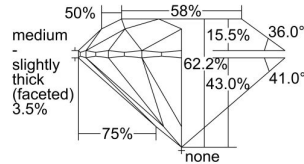

GIA®

FACSIMILE

GIA REPORT 2225574287

Verify this report at GIA.edu

GIA NATURAL DIAMOND DOSSIER®

August 05, 2022
GIA Report Number 2225574287
Shape and Cutting Style ..... Round Brilliant
Measurements ..... 5.05 - 5.08 x 3.15 mm

GRADING RESULTS

Carat Weight ..... 0.50 carat
Color Grade I
Clarity Grade VS2
Cut Grade ..... Excellent

ADDITIONAL GRADING INFORMATION

Polish ..... Excellent
Symmetry ..... Excellent
Fluorescence ..... Faint
Clarity Characteristics..... Cloud, Crystal, Indented Natural
Inscription(s): GIA 2225574287

PROPORTIONS

Profile to actual proportions

GRADING SCALES

GIA COLOR SCALE	GIA CLARITY SCALE	GIA CUT SCALE	
D	FLAWLESS	EXCELLENT	
E	INTERNALLY FLAWLESS		
F		VVS₁	VERY GOOD
G	VVS₂		
H	VS₁	GOOD	
I	VS₂		
J	SI₁	FAIR	
K	SI₂		
L	I₁	POOR	
M	I₂		
N	I₃		
O			
P			
Q			
R			
S			
T			
U			
V			
W			
X			
Y			
Z