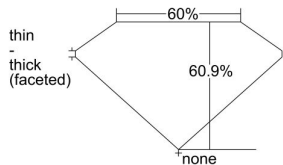

GIA®

FACSIMILE

GIA REPORT 2225575180

Verify this report at GIA.edu

GIA NATURAL DIAMOND DOSSIER®

August 04, 2022
GIA Report Number 2225575180
Shape and Cutting Style ..... Oval Brilliant
Measurements ..... 5.83 x 3.62 x 2.20 mm

GRADING RESULTS

Carat Weight ..... 0.30 carat
Color Grade ..... H
Clarity Grade VS1

ADDITIONAL GRADING INFORMATION

Polish ..... Excellent
Symmetry ..... Very Good
Fluorescence ..... None
Clarity Characteristics ..... Crystal, Cloud
Inscription(s): GIA 2225575180

PROPORTIONS

Profile not to actual proportions

GRADING SCALES

GIA COLOR SCALE		GIA CLARITY SCALE			
COLORLESS	D	VERY VERY SLIGHTLY INCLUDED	FLAWLESS		
	E		INTERNALLY FLAWLESS		
	F	VERY SLIGHTLY INCLUDED	VVS₁		
	G		VVS₂		
	H		VS₁		
	NEAR COLORLESS	I	SLIGHTLY INCLUDED	VS₂	
		J		SI₁	
		FAINT	K	INCLUDED	SI₂
			L		I₁
			M		I₂
VERT LIGHT	N	INCLUDED	I₃		
	O				
	P				
	Q				
	R				
LIGHT	S				
	T				
	U				
	V				
	W				
	X				
	Y				
	Z