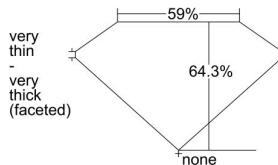

GIA®

FACSIMILE

GIA REPORT 2225593037

Verify this report at GIA.edu

GIA NATURAL DIAMOND DOSSIER®

August 16, 2022
GIA Report Number 2225593037
Shape and Cutting Style ..... Marquise Brilliant
Measurements ..... 9.33 x 4.38 x 2.82 mm

GRADING RESULTS

Carat Weight ..... 0.66 carat
Color Grade ..... F
Clarity Grade VS1

ADDITIONAL GRADING INFORMATION

Polish ..... Good
Symmetry ..... Good
Fluorescence ..... Faint
Clarity Characteristics..... Chip, Indented Natural, Pinpoint
Inscription(s): GIA 2225593037

PROPORTIONS

Profile not to actual proportions

GRADING SCALES

GIA COLOR SCALE		GIA CLARITY SCALE			
COLORLESS	D	VERY VERY SLIGHTLY INCLUDED	FLAWLESS		
	E		INTERNALLY FLAWLESS		
	F	VERY SLIGHTLY INCLUDED	VVS₁		
	G		VVS₂		
	H		VS₁		
	NEAR COLORLESS	I	SLIGHTLY INCLUDED	VS₂	
		J		SI₁	
		FAINT	K	INCLUDED	SI₂
			L		I₁
			M		I₂
VERT LIGHT	N	LIGHT	I₃		
	O				
	P				
	Q				
	R