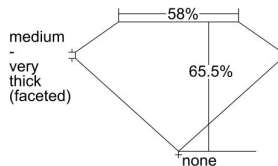

GIA®

FACSIMILE

GIA REPORT 2225597081

Verify this report at GIA.edu

GIA NATURAL DIAMOND DOSSIER®

August 17, 2022
GIA Report Number 2225597081
Shape and Cutting Style ..... Oval Brilliant
Measurements ..... 5.97 x 4.37 x 2.86 mm

GRADING RESULTS

Carat Weight ..... 0.50 carat
Color Grade ..... E
Clarity Grade VS2

ADDITIONAL GRADING INFORMATION

Polish ..... Excellent
Symmetry ..... Good
Fluorescence ..... None
Clarity Characteristics ..... Cavity, Indented Natural
Inscription(s): GIA 2225597081

PROPORTIONS

Profile not to actual proportions

GRADING SCALES

GIA COLOR SCALE		GIA CLARITY SCALE			
COLORLESS	D	VERY VERY SLIGHTLY INCLUDED	FLAWLESS		
	E		INTERNALLY FLAWLESS		
	F		VVS₁		
	G		VVS₂		
	NEAR COLORLESS	H	VERY SLIGHTLY INCLUDED	VS₁	
		I		VS₂	
		FAINT	J	SLIGHTLY INCLUDED	SI₁
			K		SI₂
	L		I₁		
	VERT LIGHT		M	INCLUDED	I₂
N			I₃		
O					
P					
LIGHT	Q				
	R				
	S				
	T				
	U				
	Z