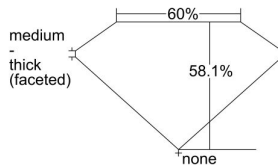

GIA®

FACSIMILE

GIA REPORT 2225597202

Verify this report at GIA.edu

GIA NATURAL DIAMOND DOSSIER®

August 17, 2022
GIA Report Number 2225597202
Shape and Cutting Style ..... Heart Brilliant
Measurements ..... 5.35 x 6.20 x 3.60 mm

GRADING RESULTS

Carat Weight ..... 0.70 carat
Color Grade ..... F
Clarity Grade VS2

ADDITIONAL GRADING INFORMATION

Polish ..... Excellent
Symmetry ..... Very Good
Fluorescence ..... Faint
Clarity Characteristics..... Feather, Indented Natural
Inscription(s): GIA 2225597202

PROPORTIONS

Profile not to actual proportions

GRADING SCALES

GIA COLOR SCALE		GIA CLARITY SCALE			
COLORLESS	D	VERY VERY SLIGHTLY INCLUDED	FLAWLESS		
	E		INTERNALLY FLAWLESS		
	F	VERY SLIGHTLY INCLUDED	VS₁		
	G		VS₂		
	H		VS₁		
	NEAR COLORLESS	I	SLIGHTLY INCLUDED	VS₂	
		J		SI₁	
		FAINT	K	INCLUDED	SI₂
			L		I₁
			M		I₂
VERT LIGHT	N	LIGHT	I₃		
	O				
	P				
	Q				
	R