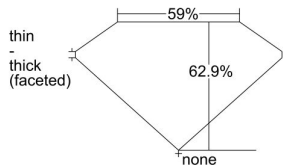

GIA®

FACSIMILE

GIA REPORT 2225597262

Verify this report at GIA.edu

GIA NATURAL DIAMOND DOSSIER®

August 17, 2022
GIA Report Number 2225597262
Shape and Cutting Style ..... Oval Brilliant
Measurements ..... 7.38 x 4.87 x 3.06 mm

GRADING RESULTS

Carat Weight ..... 0.70 carat
Color Grade ..... D
Clarity Grade VS2

ADDITIONAL GRADING INFORMATION

Polish ..... Excellent
Symmetry ..... Very Good
Fluorescence ..... None
Clarity Characteristics..... Cloud, Crystal, Indented Natural
Inscription(s): GIA 2225597262

PROPORTIONS

Profile not to actual proportions

GRADING SCALES

GIA COLOR SCALE		GIA CLARITY SCALE			
COLORLESS	D	VERY VERY SLIGHTLY INCLUDED	FLAWLESS		
	E		INTERNALLY FLAWLESS		
	F	VERY SLIGHTLY INCLUDED	VVS₁		
	G		VVS₂		
	H		VS₁		
	NEAR COLORLESS	I	SLIGHTLY INCLUDED	VS₂	
		J		SI₁	
		FAINT	K	INCLUDED	SI₂
			L		I₁
			M		I₂
VERT LIGHT	N	LIGHT	I₃		
	O				
	P				
	Q				
	R