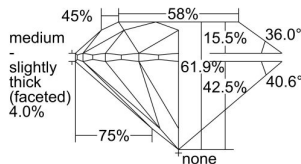

GIA®

FACSIMILE

GIA REPORT 2225630522

Verify this report at GIA.edu

GIA NATURAL DIAMOND DOSSIER®

September 08, 2022
GIA Report Number 2225630522
Shape and Cutting Style ..... Round Brilliant
Measurements ..... 5.23 - 5.27 x 3.25 mm

GRADING RESULTS

Carat Weight ..... 0.56 carat
Color Grade ..... H
Clarity Grade S11
Cut Grade ..... Excellent

ADDITIONAL GRADING INFORMATION

Polish ..... Excellent
Symmetry ..... Excellent
Fluorescence ..... Faint
Clarity Characteristics ..... Crystal, Cloud
Inscription(s): GIA 2225630522

PROPORTIONS

Profile to actual proportions

GRADING SCALES

GIA COLOR SCALE	GIA CLARITY SCALE	GIA CUT SCALE	
D	FLAWLESS	EXCELLENT	
E	INTERNALLY FLAWLESS		
F		VVS₁	VERY GOOD
G	VVS₂		
H	VS₁	GOOD	
I	VS₂		
J	S1₁	FAIR	
K	S1₂		
L	I₁	POOR	
M	I₂		
N	I₃		
O			
P			
Q			
R			
S			
T			
U			
V			
W			
X			
Y			
Z