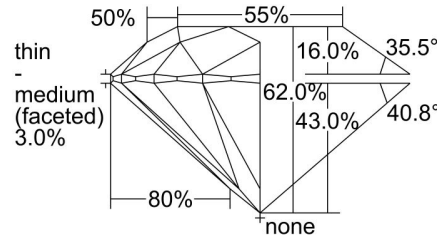

GIA NATURAL DIAMOND GRADING REPORT

September 21, 2022

GIA Report Number ..... 2225643131

Shape and Cutting Style ..... Round Brilliant

Measurements ..... 11.30 - 11.36 x 7.03 mm

GRADING RESULTS

Carat Weight ..... 5.51 carat

**Comments:** Additional twinning wisps, clouds, pinpoints and surface graining are not shown.

PROPORTIONS

Profile to actual proportions

CLARITY CHARACTERISTICS

KEY TO SYMBOLS\*

- Twinning Wisp
- Indented Natural
- Feather
- Crystal
- Needle

\* Red symbols denote internal characteristics (inclusions). Green or black symbols denote external characteristics (blemishes). Diagram is an approximate representation of the diamond, and symbols shown indicate type, position, and approximate size of clarity characteristics. All clarity characteristics may not be shown. Details of finish are not shown.