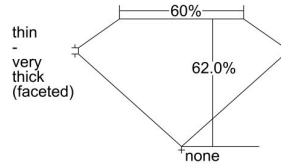

GIA®

FACSIMILE

GIA REPORT 2225695183

Verify this report at GIA.edu

GIA NATURAL DIAMOND DOSSIER®

November 01, 2022
GIA Report Number 2225695183
Shape and Cutting Style ..... Oval Brilliant
Measurements ..... 7.41 x 4.94 x 3.06 mm

GRADING RESULTS

Carat Weight ..... 0.75 carat
Color Grade I
Clarity Grade VS1

ADDITIONAL GRADING INFORMATION

Polish ..... Excellent
Symmetry ..... Very Good
Fluorescence ..... None
Clarity Characteristics..... Crystal, Cloud, Feather, Pinpoint
Inscription(s): GIA 2225695183

PROPORTIONS

Profile not to actual proportions

GRADING SCALES

GIA COLOR SCALE		GIA CLARITY SCALE			
COLORLESS	D	VERY VERY SLIGHTLY INCLUDED	FLAWLESS		
	E		INTERNALLY FLAWLESS		
	F	VERY SLIGHTLY INCLUDED	VVS₁		
	G		VVS₂		
	H		VS₁		
	NEAR COLORLESS	I	SLIGHTLY INCLUDED	VS₂	
		J		SI₁	
		FAINT	K	INCLUDED	SI₂
			L		I₁
			M		I₂
VERT LIGHT	N	INCLUDED	I₃		
	O				
	P				
	Q				
	R				
LIGHT	S				
	T				
	U				
	V				
	W				
X					
Y					
Z