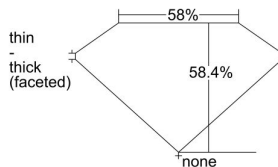

GIA®

FACSIMILE

GIA REPORT 2225695604

Verify this report at GIA.edu

GIA NATURAL DIAMOND DOSSIER®

October 28, 2022
GIA Report Number 2225695604
Shape and Cutting Style ..... Heart Brilliant
Measurements ..... 5.93 x 6.86 x 4.01 mm

GRADING RESULTS

Carat Weight ..... 0.93 carat
Color Grade L
Clarity Grade SI2

ADDITIONAL GRADING INFORMATION

Polish ..... Excellent
Symmetry ..... Excellent
Fluorescence ..... Faint
Clarity Characteristics..... Crystal, Feather
Inscription(s): GIA 2225695604

PROPORTIONS

Profile not to actual proportions

GRADING SCALES

GIA COLOR SCALE		GIA CLARITY SCALE	
COLORLESS	D	VERY VERY SLIGHTLY INCLUDED	FLAWLESS
	E		INTERNALLY FLAWLESS
	F		VVS₁
	G		VVS₂
	H		VS₁
	I		VS₂
	J		SI₁
	K		SI₂
	L		I₁
	M		I₂
NEAR COLORLESS	N	SLIGHTLY INCLUDED	I₃
	O		
	P		
	Q		
FAINT	R	INCLUDED	
	S		
	T		
	U		
VERT LIGHT	V	INCLUDED	
	W		
	X		
	Y		
LIGHT	Z