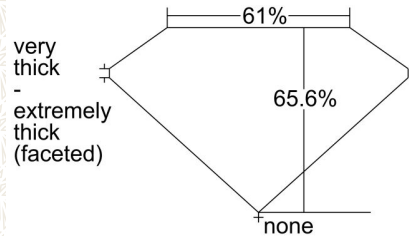

GIA NATURAL COLORED DIAMOND REPORT

August 04, 2023
 Report Type Grading Report
 GIA Report Number 2225769176
 Shape and Cutting Style Oval Modified Brilliant
 Measurements 7.84 x 5.67 x 3.72 mm

Carat Weight 1.28 carat
 Color Grade Fancy Yellow
 Color Origin Natural
 Color Distribution Even
 Clarity Grade Flawless
 Proportions:

Profile not to actual proportions

Polish Excellent
 Symmetry Very Good
 Fluorescence Medium Blue
 Inscription(s): GIA 2225769176

ADDITIONAL INFORMATION

CLARITY CHARACTERISTICS

The results documented in this report refer only to the diamond described, and were obtained using the techniques and equipment available to GIA at the time of examination. This report is not a guarantee or valuation. For additional information and important limitations and disclaimers, please see GIA.edu/terms or call +1 800 421 7250 or +1 760 603 4500. ©2023 Gemological Institute of America, Inc.