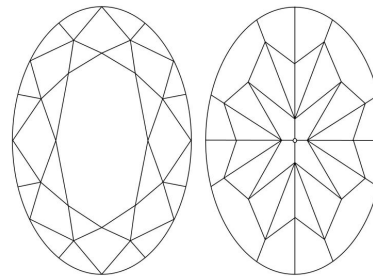

GIA NATURAL COLORED DIAMOND REPORT

August 04, 2023
 Report Type Grading Report
 GIA Report Number 2225769176
 Shape and Cutting Style Oval Modified Brilliant
 Measurements 7.84 x 5.67 x 3.72 mm

Carat Weight 1.28 carat
 Color Grade Fancy Yellow
 Color Origin Natural
 Color Distribution Even
 Clarity Grade Flawless
 Proportions:

Profile not to actual proportions

Polish Excellent
 Symmetry Very Good
 Fluorescence Medium Blue
 Inscription(s): GIA 2225769176

ADDITIONAL INFORMATION

CLARITY CHARACTERISTICS

The results documented in this report refer only to the diamond described, and were obtained using the techniques and equipment available to GIA at the time of examination. This report is not a guarantee or valuation. For additional information and important limitations and disclaimers, please see GIA.edu/terms or call +1 800 421 7250 or +1 760 603 4500. ©2023 Gemological Institute of America, Inc.