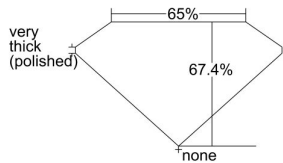

GIA®

FACSIMILE

GIA REPORT 2225786943

Verify this report at gia.edu

GIA NATURAL DIAMOND DOSSIER®

May 09, 2024
GIA Report Number 2225786943
Shape and Cutting Style ..... **Cut-Cornered Rectangular Modified Brilliant**
Measurements ..... 5.52 x 4.50 x 3.03 mm

GRADING RESULTS

Carat Weight ..... 0.70 carat
Color Grade ..... F
Clarity Grade S12

ADDITIONAL GRADING INFORMATION

Polish ..... Very Good
Symmetry ..... Good
Fluorescence ..... Faint
Clarity Characteristics..... Crystal, Cloud
Inscription(s): GIA 2225786943

PROPORTIONS

Profile not to actual proportions

GRADING SCALES

GIA COLOR SCALE		GIA CLARITY SCALE			
COLORLESS	D	VERY VERY SLIGHTLY INCLUDED	FLAWLESS		
	E		INTERNALLY FLAWLESS		
	F	VERY SLIGHTLY INCLUDED	VVS₁		
	G		VVS₂		
	H		VS₁		
	NEAR COLORLESS	I	SLIGHTLY INCLUDED	VS₂	
		J		S1₁	
		FAINT	K	INCLUDED	S1₂
			L		I₁
			M		I₂
VERT LIGHT	N	INCLUDED	I₃		
	O				
	P				
	Q				
	R				
	S				
	T				
LIGHT	U				
	V				
	W				
	X				
Y					
Z