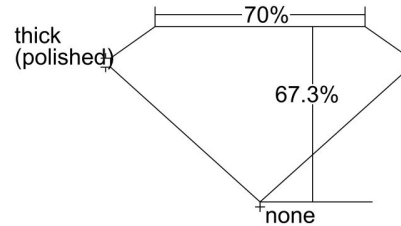

GIA NATURAL DIAMOND GRADING REPORT

January 17, 2023
 GIA Report Number 2225788124
 Shape and Cutting Style Cut-Cornered Rectangular
 Modified Brilliant
 Measurements 6.35 x 5.20 x 3.50 mm

GRADING RESULTS

Carat Weight 1.01 carat
 Color Grade E
 Clarity Grade SI1

ADDITIONAL GRADING INFORMATION

Polish Excellent
 Symmetry Good
 Fluorescence None
 Inscription(s): GIA 2225788124

Comments: Additional clouds are not shown. Pinpoints are not shown.

PROPORTIONS

Profile not to actual proportions

CLARITY CHARACTERISTICS

KEY TO SYMBOLS*

-  Feather
-  Crystal
-  Cavity
-  Cloud
-  Needle
-  Natural

* Red symbols denote internal characteristics (inclusions). Green or black symbols denote external characteristics (blemishes). Diagram is an approximate representation of the diamond, and symbols shown indicate type, position, and approximate size of clarity characteristics. All clarity characteristics may not be shown. Details of finish are not shown.