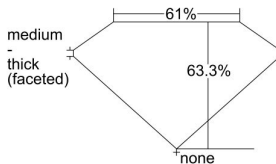

GIA®

FACSIMILE

GIA REPORT 2225904245

Verify this report at GIA.edu

GIA NATURAL DIAMOND DOSSIER®

April 14, 2023
GIA Report Number 2225904245
Shape and Cutting Style ..... Oval Brilliant
Measurements ..... 6.27 x 4.67 x 2.96 mm

GRADING RESULTS

Carat Weight ..... 0.60 carat
Color Grade ..... G
Clarity Grade VS1

ADDITIONAL GRADING INFORMATION

Polish ..... Excellent
Symmetry ..... Very Good
Fluorescence ..... None
Clarity Characteristics..... Crystal, Cloud, Pinpoint
Inscription(s): GIA 2225904245

PROPORTIONS

Profile not to actual proportions

GRADING SCALES

GIA COLOR SCALE		GIA CLARITY SCALE			
COLORLESS	D	VERY VERY SLIGHTLY INCLUDED	FLAWLESS		
	E		INTERNALLY FLAWLESS		
	F	VERY SLIGHTLY INCLUDED	VVS₁		
	G		VVS₂		
	H		VS₁		
	NEAR COLORLESS	I	SLIGHTLY INCLUDED	VS₂	
		J		SI₁	
		FAINT	K	INCLUDED	SI₂
			L		I₁
			M		I₂
VERT LIGHT	N	LIGHT	I₃		
	O				
	P				
	Q				
	R