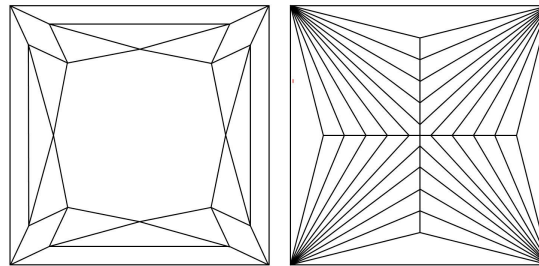

Carat Weight ..... 1.01 carat  
 Color Grade ..... **E**  
 Clarity Grade ..... **VVS1**

**ADDITIONAL GRADING INFORMATION**

Polish ..... **Excellent**  
 Symmetry ..... **Excellent**  
 Fluorescence ..... **None**  
 Inscription(s): GIA 2225912357

**PROPORTIONS**

Profile not to actual proportions

**CLARITY CHARACTERISTICS**

**KEY TO SYMBOLS\***

- Pinpoint
- ~ Feather

\* Red symbols denote internal characteristics (inclusions). Green or black symbols denote external characteristics (blemishes). Diagram is an approximate representation of the diamond, and symbols shown indicate type, position, and approximate size of clarity characteristics. All clarity characteristics may not be shown. Details of finish are not shown.