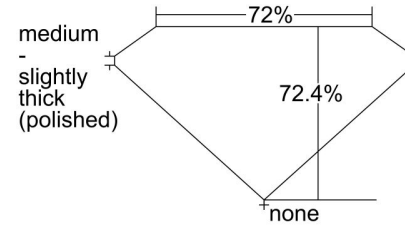

**GIA NATURAL DIAMOND GRADING REPORT**

April 26, 2023  
 GIA Report Number ..... 2225912357  
 Shape and Cutting Style ..... **Square Modified Brilliant**  
 Measurements ..... 5.59 x 5.58 x 4.04 mm

**GRADING RESULTS**

Carat Weight ..... 1.01 carat  
 Color Grade ..... **E**  
 Clarity Grade ..... **VVS1**

**ADDITIONAL GRADING INFORMATION**

Polish ..... **Excellent**  
 Symmetry ..... **Excellent**  
 Fluorescence ..... **None**  
 Inscription(s): GIA 2225912357

**PROPORTIONS**

Profile not to actual proportions

**CLARITY CHARACTERISTICS**

**KEY TO SYMBOLS\***

- Pinpoint
- ~ Feather

\* Red symbols denote internal characteristics (inclusions). Green or black symbols denote external characteristics (blemishes). Diagram is an approximate representation of the diamond, and symbols shown indicate type, position, and approximate size of clarity characteristics. All clarity characteristics may not be shown. Details of finish are not shown.