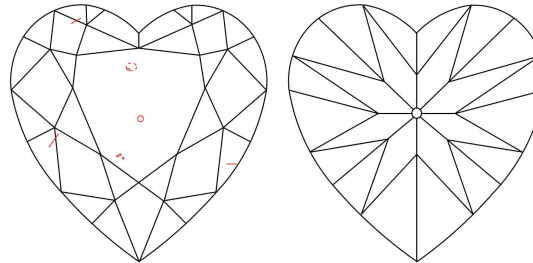

GIA NATURAL DIAMOND GRADING REPORT

 April 27, 2023
 GIA Report Number 2225918364
 Shape and Cutting Style Heart Brilliant
 Measurements 10.33 x 12.29 x 7.46 mm

GRADING RESULTS

 Carat Weight 5.60 carat
 Color Grade G
 Clarity Grade VS2

ADDITIONAL GRADING INFORMATION

 Polish Excellent
 Symmetry Excellent
 Fluorescence Faint
 Inscription(s): GIA 2225918364
Comments: Pinpoints are not shown.

PROPORTIONS

Profile not to actual proportions

CLARITY CHARACTERISTICS

KEY TO SYMBOLS*

- Crystal
- Feather
- ⊗ Cloud

* Red symbols denote internal characteristics (inclusions). Green or black symbols denote external characteristics (blemishes). Diagram is an approximate representation of the diamond, and symbols shown indicate type, position, and approximate size of clarity characteristics. All clarity characteristics may not be shown. Details of finish are not shown.