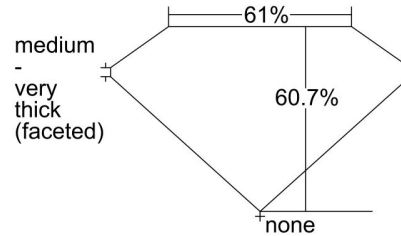

GIA NATURAL DIAMOND GRADING REPORT

 April 27, 2023
 GIA Report Number 2225918364
 Shape and Cutting Style Heart Brilliant
 Measurements 10.33 x 12.29 x 7.46 mm

GRADING RESULTS

 Carat Weight 5.60 carat
 Color Grade G
 Clarity Grade VS2

ADDITIONAL GRADING INFORMATION

 Polish Excellent
 Symmetry Excellent
 Fluorescence Faint
 Inscription(s): GIA 2225918364
Comments: Pinpoints are not shown.

PROPORTIONS

Profile not to actual proportions

CLARITY CHARACTERISTICS

KEY TO SYMBOLS*

- Crystal
- Feather
- ⊗ Cloud

* Red symbols denote internal characteristics (inclusions). Green or black symbols denote external characteristics (blemishes). Diagram is an approximate representation of the diamond, and symbols shown indicate type, position, and approximate size of clarity characteristics. All clarity characteristics may not be shown. Details of finish are not shown.