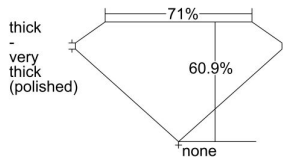

GIA®

FACSIMILE

GIA REPORT 2225974974

Verify this report at GIA.edu

GIA NATURAL DIAMOND DOSSIER®

June 12, 2023
GIA Report Number 2225974974
Shape and Cutting Style ..... Rectangular Step Cut
Measurements ..... 5.18 x 2.98 x 1.81 mm

GRADING RESULTS

Carat Weight ..... 0.30 carat
Color Grade I
Clarity Grade VS2

ADDITIONAL GRADING INFORMATION

Polish ..... Excellent
Symmetry ..... Good
Fluorescence ..... None
Clarity Characteristics ..... Feather
Inscription(s): GIA 2225974974

PROPORTIONS

Profile not to actual proportions

GRADING SCALES

GIA COLOR SCALE		GIA CLARITY SCALE			
COLORLESS	D	VERY VERY SLIGHTLY INCLUDED	FLAWLESS		
	E		INTERNALLY FLAWLESS		
	F	VERY SLIGHTLY INCLUDED	VVS₁		
	G		VVS₂		
	H		VS₁		
	NEAR COLORLESS	I	SLIGHTLY INCLUDED	VS₂	
		J		SI₁	
		FAINT	K	INCLUDED	SI₂
			L		I₁
			M		I₂
VERY LIGHT			N	INCLUDED	I₃
			O		
			P		
	Q				
LIGHT	R				
	S				
	T				
	U				
	V				
	Z