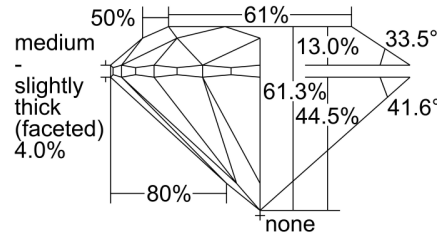

GIA NATURAL DIAMOND GRADING REPORT

June 26, 2023
 GIA Report Number 2225979513
 Shape and Cutting Style Round Brilliant
 Measurements 9.74 - 9.78 x 5.98 mm

GRADING RESULTS

Carat Weight 3.53 carat
 Color Grade F
 Clarity Grade VS2
 Cut Grade Excellent

Profile to actual proportions

CLARITY CHARACTERISTICS

KEY TO SYMBOLS*

-  Feather
-  Crystal
-  Cloud
-  Cavity
-  Needle

* Red symbols denote internal characteristics (inclusions). Green or black symbols denote external characteristics (blemishes). Diagram is an approximate representation of the diamond, and symbols shown indicate type, position, and approximate size of clarity characteristics. All clarity characteristics may not be shown. Details of finish are not shown.