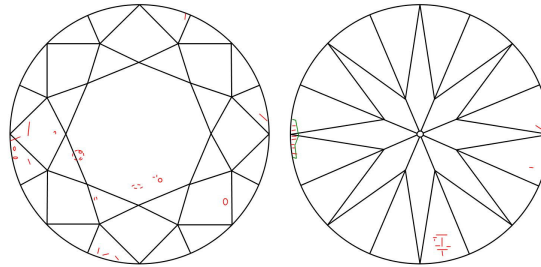

GIA NATURAL DIAMOND GRADING REPORT

June 26, 2023
 GIA Report Number 2225979513
 Shape and Cutting Style Round Brilliant
 Measurements 9.74 - 9.78 x 5.98 mm

GRADING RESULTS

Carat Weight 3.53 carat
 Color Grade F
 Clarity Grade VS2
 Cut Grade Excellent

ADDITIONAL GRADING INFORMATION

Polish Excellent
 Symmetry Excellent
 Fluorescence None

Inscription(s): GIA 2225979513

Comments: Additional clouds, pinpoints and surface graining are not shown.

PROPORTIONS

Profile to actual proportions

CLARITY CHARACTERISTICS

KEY TO SYMBOLS*

-  Feather
-  Crystal
-  Cloud
-  Cavity
-  Needle

* Red symbols denote internal characteristics (inclusions). Green or black symbols denote external characteristics (blemishes). Diagram is an approximate representation of the diamond, and symbols shown indicate type, position, and approximate size of clarity characteristics. All clarity characteristics may not be shown. Details of finish are not shown.