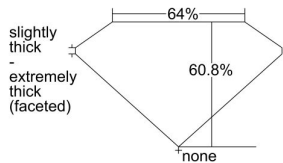

GIA®

FACSIMILE

GIA REPORT 2225983358

Verify this report at GIA.edu

GIA NATURAL DIAMOND DOSSIER®

June 20, 2023
GIA Report Number 2225983358
Shape and Cutting Style ..... Heart Brilliant
Measurements ..... 5.14 x 6.09 x 3.70 mm

GRADING RESULTS

Carat Weight ..... 0.70 carat
Color Grade ..... J
Clarity Grade VVS2

ADDITIONAL GRADING INFORMATION

Polish ..... Excellent
Symmetry ..... Good
Fluorescence ..... None
Clarity Characteristics ..... Pinpoint
Inscription(s): GIA 2225983358

PROPORTIONS

Profile not to actual proportions

GRADING SCALES

GIA COLOR SCALE		GIA CLARITY SCALE		
COLORLESS	D	VERY VERY SLIGHTLY INCLUDED	FLAWLESS	
	E		INTERNALLY FLAWLESS	
	F		VVS₁	
	G		VVS₂	
	NEAR COLORLESS	H	VERY SLIGHTLY INCLUDED	VS₁
		I		VS₂
		J	SLIGHTLY INCLUDED	S₁
		K		S₂
	FAINT	L	INCLUDED	I₁
		M		I₂
N		I₃		
O				
VERY LIGHT		P		
		Q		
		R		
		S		
LIGHT	T			
	U			
	V			
	W			
	X			
	Y			
	Z