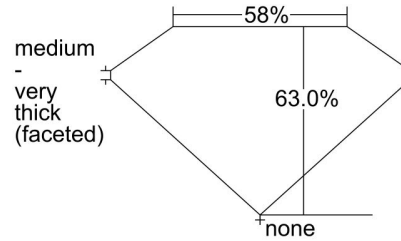

GIA NATURAL DIAMOND GRADING REPORT

November 16, 2023
GIA Report Number 2231115961
Shape and Cutting Style Marquise Brilliant
Measurements 17.15 x 7.90 x 4.98 mm

GRADING RESULTS

Carat Weight 4.01 carat
Color Grade I
Clarity Grade SI2

ADDITIONAL GRADING INFORMATION

Polish Excellent
Symmetry Very Good
Fluorescence None
Inscription(s): GIA 2231115961
Comments: Pinpoints are not shown.

PROPORTIONS

Profile not to actual proportions

CLARITY CHARACTERISTICS

KEY TO SYMBOLS*

- Feather
- Crystal
- Cavity
- Indented Natural
- Natural

* Red symbols denote internal characteristics (inclusions). Green or black symbols denote external characteristics (blemishes). Diagram is an approximate representation of the diamond, and symbols shown indicate type, position, and approximate size of clarity characteristics. All clarity characteristics may not be shown. Details of finish are not shown.