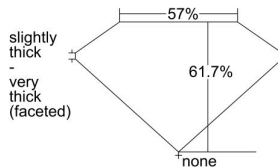

GIA®

FACSIMILE

GIA REPORT 2231127536

Verify this report at GIA.edu

GIA NATURAL DIAMOND DOSSIER®

November 15, 2023
GIA Report Number 2231127536
Shape and Cutting Style ..... Heart Brilliant
Measurements ..... 5.31 x 5.99 x 3.69 mm

GRADING RESULTS

Carat Weight ..... 0.70 carat
Color Grade I
Clarity Grade VVS1

ADDITIONAL GRADING INFORMATION

Polish ..... Excellent
Symmetry ..... Excellent
Fluorescence ..... None
Clarity Characteristics ..... Internal Graining
Inscription(s): GIA 2231127536

PROPORTIONS

Profile not to actual proportions

GRADING SCALES

GIA COLOR SCALE		GIA CLARITY SCALE			
COLORLESS	D	VERY VERY SLIGHTLY INCLUDED	FLAWLESS		
	E		INTERNALLY FLAWLESS		
	F		VVS₁		
	G		VVS₂		
	NEAR COLORLESS	H	VERY SLIGHTLY INCLUDED	VS₁	
		I		VS₂	
		FAINT	J	SLIGHTLY INCLUDED	S₁
			K		S₂
	L		I₁		
	VERT LIGHT		M	INCLUDED	I₂
N			I₃		
O					
P					
LIGHT	Q				
	R				
	S				
	T				
	U				
	Z