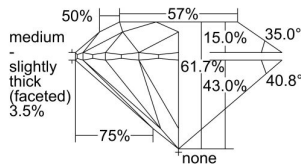

GIA®

FACSIMILE

GIA REPORT 2231256633

Verify this report at GIA.edu

GIA NATURAL DIAMOND DOSSIER®

April 15, 2024
GIA Report Number 2231256633
Shape and Cutting Style ..... Round Brilliant
Measurements ..... 4.30 - 4.32 x 2.66 mm

GRADING RESULTS

Carat Weight ..... 0.30 carat
Color Grade ..... E
Clarity Grade VS2
Cut Grade ..... Excellent

ADDITIONAL GRADING INFORMATION

Polish ..... Excellent
Symmetry ..... Excellent
Fluorescence ..... None
Clarity Characteristics ..... Crystal, Cloud
Inscription(s): GIA 2231256633

PROPORTIONS

Profile to actual proportions

GRADING SCALES

GIA COLOR SCALE	GIA CLARITY SCALE	GIA CUT SCALE	
D	FLAWLESS	EXCELLENT	
E	INTERNALLY FLAWLESS		
F		VVS₁	VERY GOOD
G	VVS₂		
H	VS₁	GOOD	
I	VS₂		
J	SI₁	FAIR	
K	SI₂		
L	I₁	POOR	
M	I₂		
N	I₃		
O			
P			
Q			
R			
S			
T			
U			
V			
W			
X			
Y			
Z