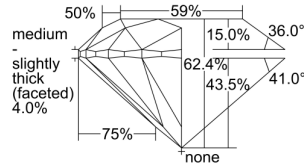

GIA®

FACSIMILE

GIA REPORT 2231289221

Verify this report at GIA.edu

GIA NATURAL DIAMOND DOSSIER®

May 20, 2024
GIA Report Number 2231289221
Shape and Cutting Style ..... Round Brilliant
Measurements ..... 5.25 - 5.29 x 3.29 mm

GRADING RESULTS

Carat Weight ..... 0.57 carat
Color Grade ..... F
Clarity Grade VVS1
Cut Grade ..... Excellent

ADDITIONAL GRADING INFORMATION

Polish ..... Excellent
Symmetry ..... Excellent
Fluorescence ..... None
Clarity Characteristics ..... Cloud, Pinpoint
Inscription(s): GIA 2231289221

PROPORTIONS

Profile to actual proportions

GRADING SCALES

GIA COLOR SCALE	GIA CLARITY SCALE	GIA CUT SCALE	
D	FLAWLESS	EXCELLENT	
E	INTERNALLY FLAWLESS		
F		VVS₁	VERY GOOD
G	VVS₂		
H	VS₁	GOOD	
I	VS₂		
J	SI₁	FAIR	
K	SI₂		
L	I₁	POOR	
M	I₂		
N	I₃		
O			
P			
Q			
R			
S			
T			
U			
V			
W			
X			
Y			
Z