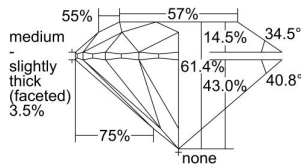

GIA®

FACSIMILE

GIA REPORT 2231305850

Verify this report at GIA.edu

GIA NATURAL DIAMOND DOSSIER®

June 03, 2024
GIA Report Number 2231305850
Shape and Cutting Style ..... Round Brilliant
Measurements ..... 5.68 - 5.73 x 3.50 mm

GRADING RESULTS

Carat Weight ..... 0.70 carat
Color Grade ..... H
Clarity Grade VS1
Cut Grade ..... Excellent

ADDITIONAL GRADING INFORMATION

Polish ..... Excellent
Symmetry ..... Excellent
Fluorescence ..... Faint
Clarity Characteristics ..... Cloud, Pinpoint
Inscription(s): GIA 2231305850

PROPORTIONS

Profile to actual proportions

GRADING SCALES

GIA COLOR SCALE

COLORLESS	D
	E
	F
	G
	H
	I
	J
NEAR COLORLESS	K
	L
FAIN	M
	N
	O
	P
VERY LIGHT	Q
	R
	S
	T
	U
	V
	W
	X
	Y
LIGHT	Z

GIA CLARITY SCALE

VERY VERY SLIGHTLY INCLUDED	FLAWLESS
	INTERNALLY FLAWLESS
VERY SLIGHTLY INCLUDED	VVS₁
	VVS₂
SLIGHTLY INCLUDED	VS₁
	VS₂
INCLUDED	SI₁
	SI₂
INCLUDED	I₁
	I₂
	I₃

GIA CUT SCALE

EXCELLENT
VERY GOOD
GOOD
FAIR
POOR