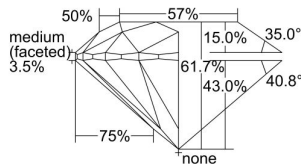

GIA®

FACSIMILE

GIA REPORT 2231306291

Verify this report at GIA.edu

GIA NATURAL DIAMOND DOSSIER®

June 03, 2024
GIA Report Number 2231306291
Shape and Cutting Style ..... Round Brilliant
Measurements ..... 4.93 - 4.96 x 3.05 mm

GRADING RESULTS

Carat Weight ..... 0.46 carat
Color Grade ..... G
Clarity Grade S11
Cut Grade ..... Excellent

ADDITIONAL GRADING INFORMATION

Polish ..... Excellent
Symmetry ..... Excellent
Fluorescence ..... None
Clarity Characteristics ..... Crystal, Cloud
Inscription(s): GIA 2231306291

PROPORTIONS

Profile to actual proportions

GRADING SCALES

GIA COLOR SCALE

COLORESS	D
	E
	F
	G
	H
	I
	J
NEAR COLORESS	K
	L
FANIT	M
	N
	O
	P
	Q
VERY LIGHT	R
	S
	T
	U
	V
	W
	X
	Y
LIGHT	Z

GIA CLARITY SCALE

VERY VERY SLIGHTLY INCLUDED	FLAWLESS
	INTERNALLY FLAWLESS
VERY SLIGHTLY INCLUDED	VVS₁
	VVS₂
SLIGHTLY INCLUDED	VS₁
	VS₂
INCLUDED	I₁
	I₂
	I₃

GIA CUT SCALE

EXCELLENT
VERY GOOD
GOOD
FAIR
POOR