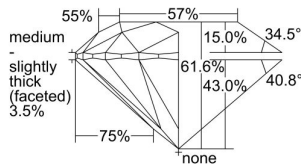

GIA®

FACSIMILE

GIA REPORT 2231320941

Verify this report at GIA.edu

GIA NATURAL DIAMOND DOSSIER®

June 18, 2024
GIA Report Number 2231320941
Shape and Cutting Style ..... Round Brilliant
Measurements ..... 4.30 - 4.31 x 2.65 mm

GRADING RESULTS

Carat Weight ..... 0.30 carat
Color Grade ..... G
Clarity Grade VVS1
Cut Grade ..... Excellent

ADDITIONAL GRADING INFORMATION

Polish ..... Excellent
Symmetry ..... Excellent
Fluorescence ..... None
Clarity Characteristics ..... Cloud, Pinpoint
Inscription(s): GIA 2231320941

PROPORTIONS

Profile to actual proportions

GRADING SCALES

GIA COLOR SCALE

COLORLESS	D
	E
	F
	G
	H
	I
	J
NEAR COLORLESS	K
	L
Faint	M
	N
	O
	P
Very Light	Q
	R
	S
	T
	U
	V
Light	W
	X
	Y
	Z

GIA CLARITY SCALE

FLAWLESS	VERY VERY SLIGHTLY INCLUDED	VVS₁	VERY SLIGHTLY INCLUDED	SI₁	
					SI₂
INTERNALLY FLAWLESS	VERY SLIGHTLY INCLUDED	VVS₂	SLIGHTLY INCLUDED	I₁	
					VS₁
FLAWLESS	VERY SLIGHTLY INCLUDED	VS₂	SLIGHTLY INCLUDED	I₂	
					VS₁
FLAWLESS	VERY SLIGHTLY INCLUDED	VS₂	SLIGHTLY INCLUDED	I₃	
					VS₁

GIA CUT SCALE

EXCELLENT
VERY GOOD
GOOD
FAIR
POOR