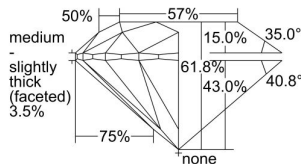

GIA®

FACSIMILE

GIA REPORT 2231322081

Verify this report at GIA.edu

GIA NATURAL DIAMOND DOSSIER®

June 17, 2024
GIA Report Number 2231322081
Shape and Cutting Style ..... Round Brilliant
Measurements ..... 5.11 - 5.12 x 3.16 mm

GRADING RESULTS

Carat Weight ..... 0.51 carat
Color Grade ..... G
Clarity Grade VS1
Cut Grade ..... Excellent

ADDITIONAL GRADING INFORMATION

Polish ..... Excellent
Symmetry ..... Excellent
Fluorescence ..... Faint
Clarity Characteristics ..... Crystal, Cloud
Inscription(s): GIA 2231322081

PROPORTIONS

Profile to actual proportions

GRADING SCALES

GIA COLOR SCALE	GIA CLARITY SCALE	GIA CUT SCALE	
D	FLAWLESS	EXCELLENT	
E	INTERNALLY FLAWLESS		
F		VVS₁	VERY GOOD
G	VVS₂		
H	VS₁	GOOD	
I	VS₂		
J	SI₁	FAIR	
K	SI₂		
L	I₁	POOR	
M			
N			
O	I₂		
P			
Q	I₃		
R			
S			
T			
U			
V			
W			
X			
Y			
Z