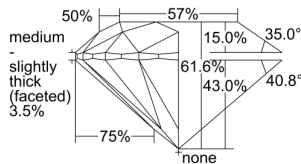

GIA®

FACSIMILE

GIA REPORT 2231340849

Verify this report at GIA.edu

GIA NATURAL DIAMOND DOSSIER®

July 11, 2024
GIA Report Number 2231340849
Shape and Cutting Style ..... Round Brilliant
Measurements ..... 5.09 - 5.11 x 3.14 mm

GRADING RESULTS

Carat Weight ..... 0.50 carat
Color Grade ..... F
Clarity Grade S11
Cut Grade ..... Excellent

ADDITIONAL GRADING INFORMATION

Polish ..... Excellent
Symmetry ..... Excellent
Fluorescence ..... None
Clarity Characteristics ..... Cloud, Crystal, Feather
Inscription(s): GIA 2231340849

Scan the QR code to access the AGS Ideal® Report.

GIA.edu

PROPORTIONS

Profile to actual proportions