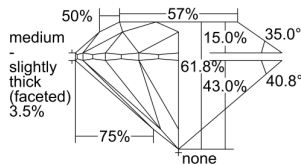

GIA®

FACSIMILE

GIA REPORT 2231347243

Verify this report at GIA.edu

GIA NATURAL DIAMOND DOSSIER®

July 17, 2024
GIA Report Number 2231347243
Shape and Cutting Style ..... Round Brilliant
Measurements ..... 4.81 - 4.84 x 2.98 mm

GRADING RESULTS

Carat Weight ..... 0.43 carat
Color Grade ..... J
Clarity Grade VS2
Cut Grade ..... Excellent

ADDITIONAL GRADING INFORMATION

Polish ..... Excellent
Symmetry ..... Excellent
Fluorescence ..... Faint
Clarity Characteristics ..... Cloud, Crystal, Needle
Inscription(s): GIA 2231347243

PROPORTIONS

Profile to actual proportions

GRADING SCALES

GIA COLOR SCALE	GIA CLARITY SCALE	GIA CUT SCALE	
D	FLAWLESS	EXCELLENT	
E	INTERNALLY FLAWLESS		
F		VVS₁	VERY GOOD
G	VVS₂		
H	VS₁	GOOD	
I	VS₂		
J	SI₁	FAIR	
K	SI₂		
L	I₁	POOR	
M	I₂		
N	I₃		
O			
P			
Q			
R			
S			
T			
U			
V			
W			
X			
Y			
Z