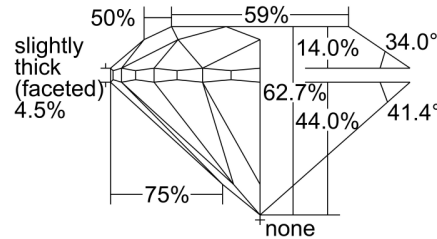

#### GIA NATURAL DIAMOND GRADING REPORT

July 23, 2024  
 GIA Report Number ..... 2231352495  
 Shape and Cutting Style ..... Round Brilliant  
 Measurements ..... 10.07 - 10.13 x 6.33 mm

#### GRADING RESULTS

Carat Weight ..... 4.03 carat  
 Color Grade ..... G  
 Clarity Grade ..... SI2  
 Cut Grade ..... Excellent

#### PROPORTIONS

Profile to actual proportions