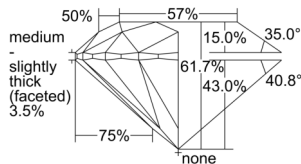

GIA®

FACSIMILE

GIA REPORT 2231386161

Verify this report at GIA.edu

GIA NATURAL DIAMOND DOSSIER®

September 05, 2024
GIA Report Number 2231386161
Shape and Cutting Style ..... Round Brilliant
Measurements ..... 5.11 - 5.13 x 3.16 mm

GRADING RESULTS

Carat Weight ..... 0.51 carat
Color Grade ..... H
Clarity Grade VVS1
Cut Grade ..... Excellent

ADDITIONAL GRADING INFORMATION

Polish ..... Excellent
Symmetry ..... Excellent
Fluorescence ..... None
Clarity Characteristics..... Indented Natural
Inscription(s): GIA 2231386161

PROPORTIONS

Profile to actual proportions

GRADING SCALES

GIA COLOR SCALE	GIA CLARITY SCALE	GIA CUT SCALE	
D	FLAWLESS	EXCELLENT	
E	INTERNALLY FLAWLESS		
F		VVS₁	VERY GOOD
G	VVS₂		
H	VS₁	GOOD	
I	VS₂		
J	SI₁	FAIR	
K	SI₂		
L	I₁	POOR	
M			
N			
O	I₂		
P			
Q			
R	I₃		
S			
T			
U			
V			
W			
X			
Y			
Z