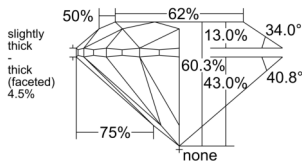

GIA®

FACSIMILE

GIA REPORT 2231535176

Verify this report at GIA.edu

GIA NATURAL DIAMOND DOSSIER®

March 18, 2025
GIA Report Number 2231535176
Shape and Cutting Style ..... Round Brilliant
Measurements ..... 5.69 - 5.73 x 3.44 mm

GRADING RESULTS

Carat Weight ..... 0.70 carat
Color Grade ..... H
Clarity Grade VS1
Cut Grade ..... Very Good

ADDITIONAL GRADING INFORMATION

Polish ..... Very Good
Symmetry ..... Very Good
Fluorescence ..... Faint
Clarity Characteristics..... Indented Natural, Cloud, Pinpoint
Inscription(s): GIA 2231535176

PROPORTIONS

Profile to actual proportions

GRADING SCALES

GIA COLOR SCALE	GIA CLARITY SCALE	GIA CUT SCALE	
D	FLAWLESS	EXCELLENT	
E	INTERNALLY FLAWLESS		
F		VVS₁	VERY GOOD
G	VVS₂		
H	VS₁	GOOD	
I	VS₂		
J	SI₁	FAIR	
K	SI₂		
L	I₁	POOR	
M	I₂		
N	I₃		
O			
P			
Q			
R			
S			
T			
U			
V			
W			
X			
Y			
Z