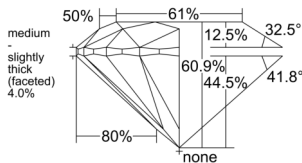

GIA®

FACSIMILE

GIA REPORT 2231687697

Verify this report at GIA.edu

GIA NATURAL DIAMOND DOSSIER®

August 28, 2025
GIA Report Number 2231687697
Shape and Cutting Style ..... Round Brilliant
Measurements ..... 5.26 - 5.29 x 3.21 mm

GRADING RESULTS

Carat Weight ..... 0.54 carat
Color Grade ..... G
Clarity Grade VS1
Cut Grade ..... Excellent

ADDITIONAL GRADING INFORMATION

Polish ..... Excellent
Symmetry ..... Excellent
Fluorescence ..... None
Clarity Characteristics ..... Feather, Cloud, Pinpoint
Inspection(s): GIA 2231687697

PROPORTIONS

Profile to actual proportions